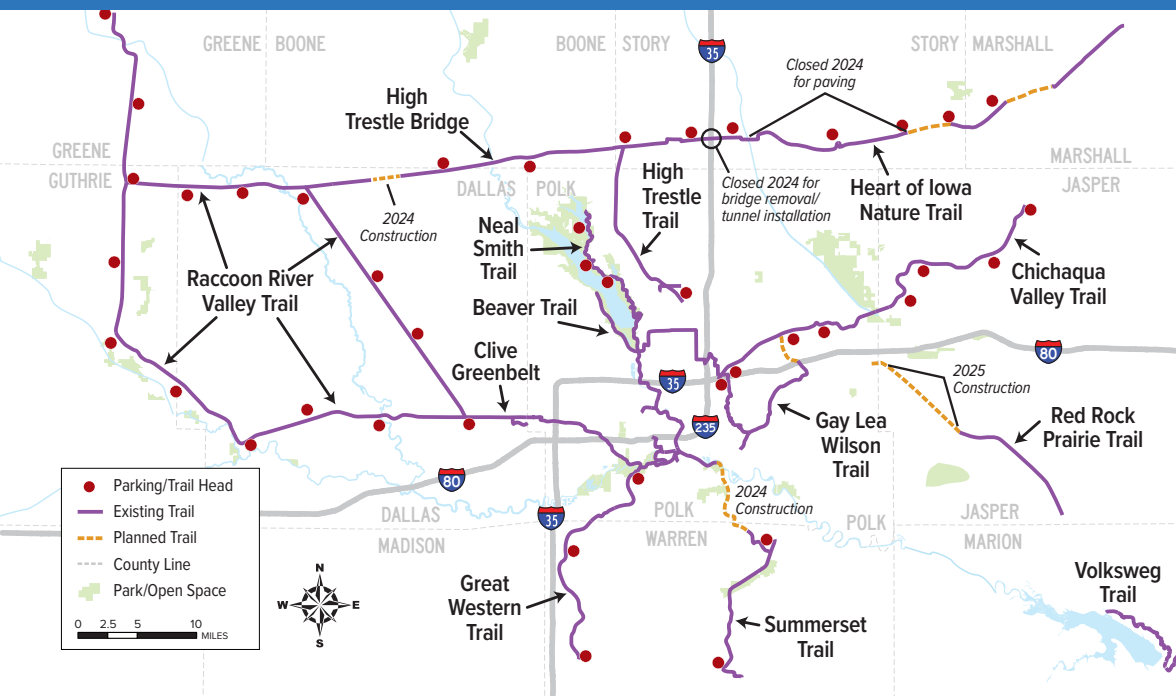

Street Collective's Greater Des Moines Regional Trails Map

Regional Trails Map