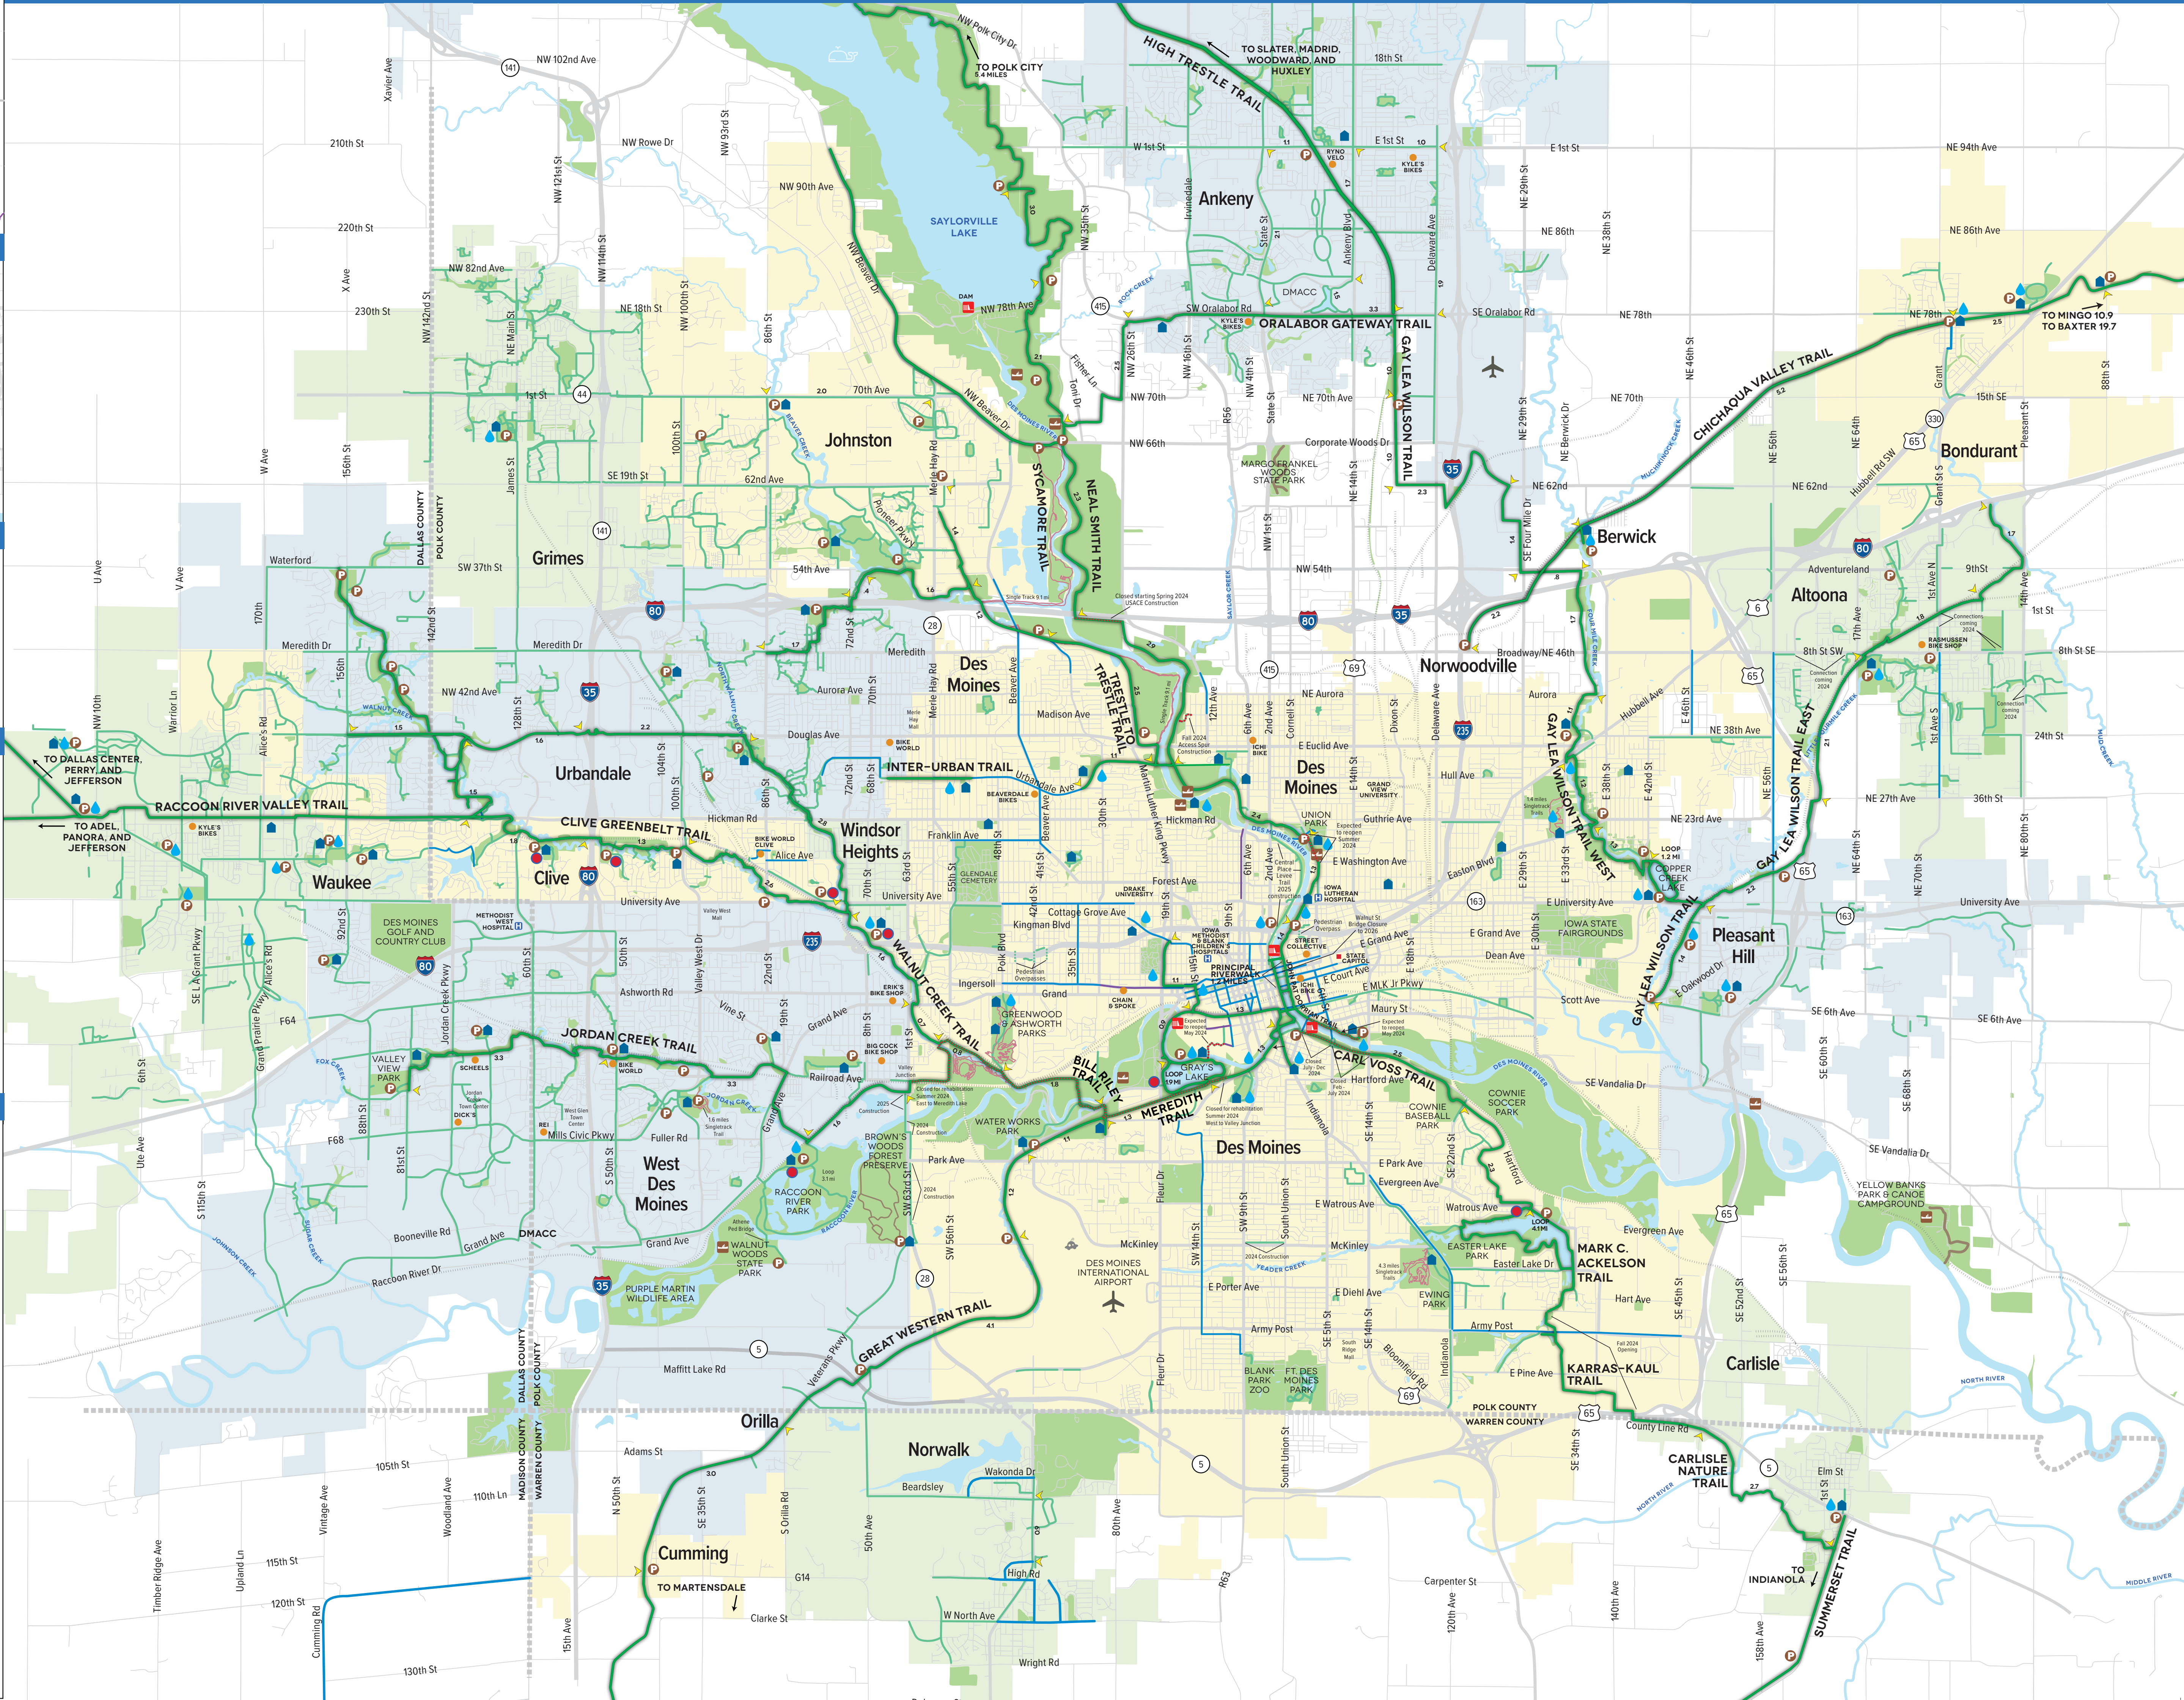

Please Support our Sponsors

STREET collective BEAVERDALE BIKES 2706 Beaver Ave Des Moines BIG COCK BIKE SHOP 232 6th St West Des Moines BIKE WORLD 5003 EP True Pkwy West Des Moines 6600 Douglas Ave Urbandale 1710 NW 86th St Clive CHAIN & SPOKE 515 28th St Des Moines	POLK COUNTY CONSERVATION CITY OF DES MOINES PARKS AND RECREATION FRIENDS PARKS DICK'S Sporting Goods 320 S Jordan Creek Pkwy West Des Moines ERIK'S Bike Board Ski 950 1st St West Des Moines Ichu Bike 311 E Walnut St Des Moines 3705 6th Ave Des Moines Kyle's Bikes 1840 SW White Birch Cir 825 E 1st St Ankeny 100 SE Laurel St Waukee	UnityPoint Health Des Moines Rasmussen Bike Shop 307 8th St SW Altoona REI 5901 Mills Civic Pkwy West Des Moines RynoVelo 604 SW 3rd St Ankeny Scheels 101 Jordan Creek Pkwy West Des Moines Street Collective 506 E 6th St, Ste 100 Des Moines