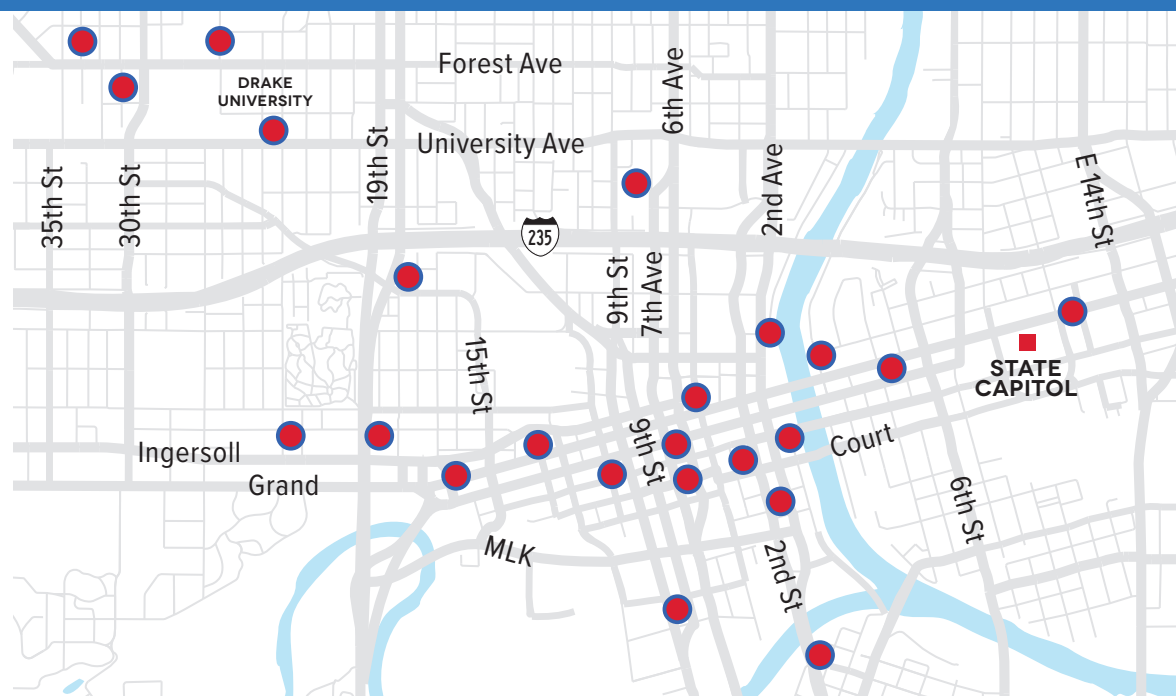

Downtown Street Collective Bike Share